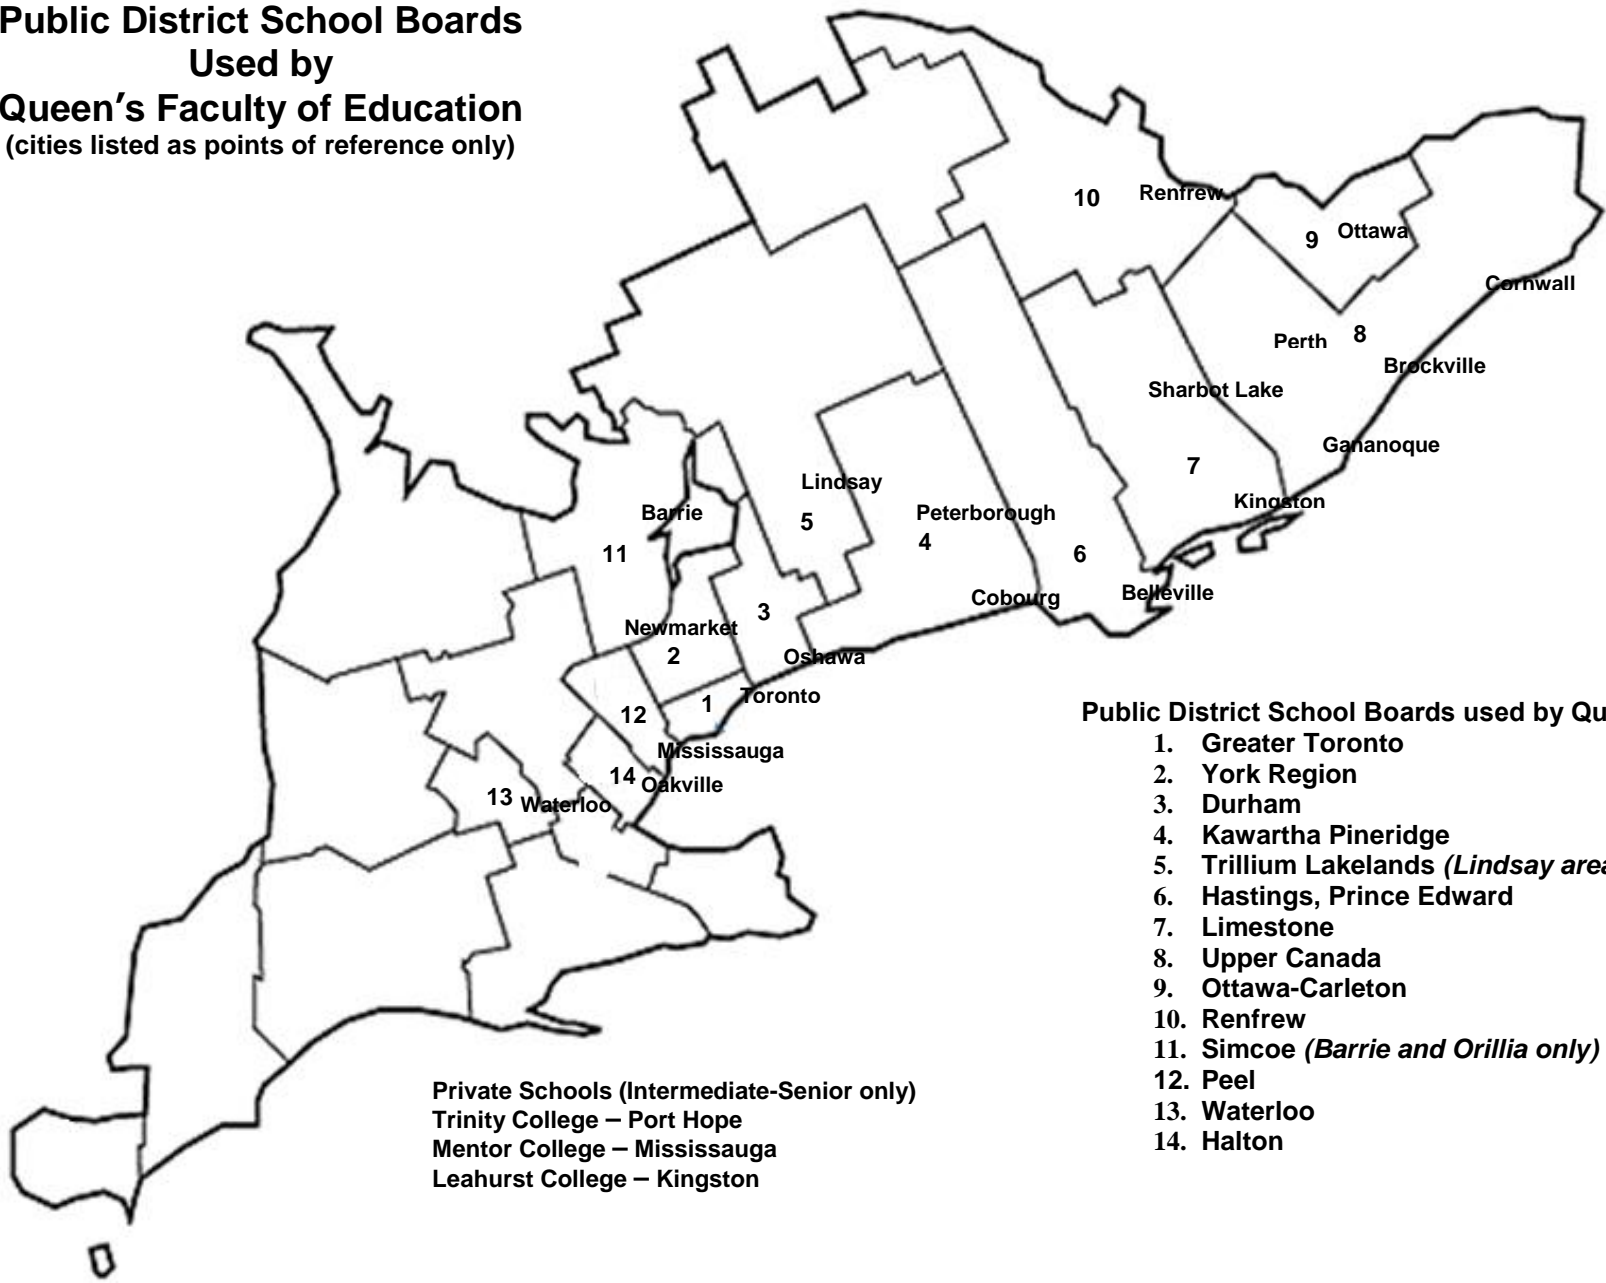

**Public District School Boards
Used by
Queen's Faculty of Education**
(cities listed as points of reference only)

Public District School Boards used by Queen's

1. Greater Toronto
2. York Region
3. Durham
4. Kawartha Pineridge
5. Trillium Lakelands (*Lindsay area only*)
6. Hastings, Prince Edward
7. Limestone
8. Upper Canada
9. Ottawa-Carleton
10. Renfrew
11. Simcoe (*Barrie and Orillia only*)
12. Peel
13. Waterloo
14. Halton

Private Schools (Intermediate-Senior only)
 Trinity College – Port Hope
 Mentor College – Mississauga
 Leahurst College – Kingston